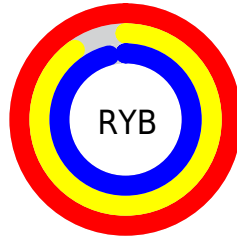

- Red (100%)
- Yellow (90%)
- Blue (96%)