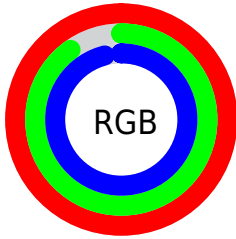

Distribution

- Red (100%)
- Green (90%)
- Blue (96%)