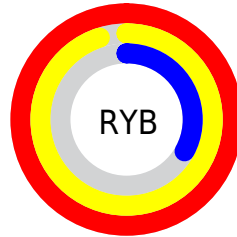

Details

The RGB color **255, 167, 85** is a light color, and the websafe version is hex **FF9933**. The color can be described as light muted orange. A complement of this color would be **85, 173, 255**, and the grayscale version is **184, 184, 184**.

A 20% lighter version of the original color is **255, 222, 137**, and **194, 115, 33** is the 20% darker color. If you saturate the color by 10%, you get **255, 154, 59**, and if you desaturate by 10%, it is **255, 180, 110**.

Distribution

Red (100%)

Green (65%)

Blue (33%)

Red (100%)

Yellow (95%)

Blue (33%)

Cyan (0%)