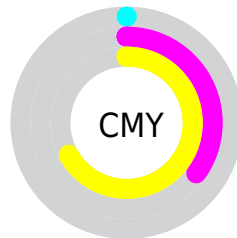

A 20% lighter version of the original color is **255, 222, 137**, and **194, 115, 33** is the 20% darker color. If you saturate the color by 10%, you get **255, 154, 59**, and if you desaturate by 10%, it is **255, 180, 110**.

Distribution

Red (100%)

Green (65%)

Blue (33%)

Red (100%)

Yellow (95%)

Blue (33%)

Cyan (0%)

Magenta (35%)

Yellow (67%)

Black (0%)

Cyan (0%)

Magenta (35%)

Yellow (67%)

Brightness & Saturation Gradients

These gradients show how the RGB color 255, 167, 85 changes by changing the brightness by 10 percent. The first figure shows a shift by +10% for each color and the second figure -10%.