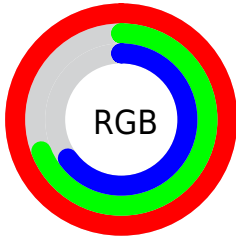

Distribution

Red (100%)

Green (69%)

Blue (65%)