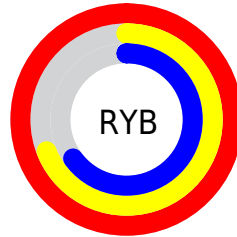

Details

The RGB color **255, 175, 165** is a light color, and the websafe version is hex **FF9999**. A complement of this color would be **165, 245, 255**, and the grayscale version is **198, 198, 198**.

A 20% lighter version of the original color is **255, 231, 220**, and **196, 122, 113** is the 20% darker color. If you saturate the color by 10%, you get **255, 152, 140**, and if you desaturate by 10%, it is **255, 198, 191**.

Distribution

Red (100%)

Green (69%)

Blue (65%)

Red (100%)

Yellow (69%)

Blue (65%)

Cyan (0%)