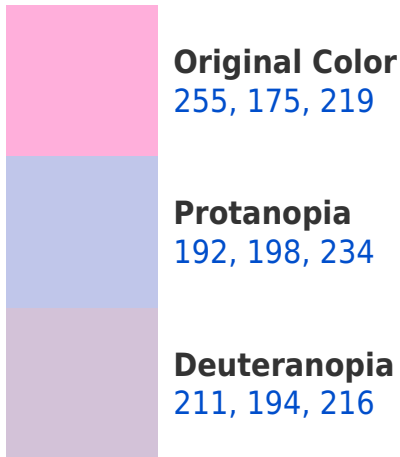

# Black Background

This preview shows how the RGB color 255, 175, 219 looks on a black background.

## RGB 255, 175, 219 Background

This preview shows how black text looks on a background with the RGB color 255, 175, 219.

This preview shows how white text looks on a background with the RGB color 255, 175, 219.

## Dichromacy

**Tritanopia**  
252, 180, 193

# Trichromacy

**Original Color**

255, 175, 219

**Protanomaly**

215, 190, 229

**Deuteranomaly**

227, 187, 217

**Tritanomaly**