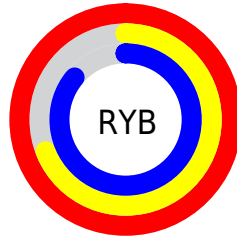

Red (100%)

Yellow (69%)

Blue (86%)