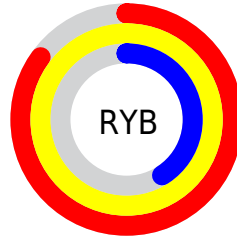

Details

The RGB color **255, 191, 105** is a light color, and the websafe version is hex **FFCC66**. A complement of this color would be **105, 169, 255**, and the grayscale version is **201, 201, 201**.

A 20% lighter version of the original color is **255, 247, 158**, and **195, 138, 54** is the 20% darker color. If you saturate the color by 10%, you get **255, 180, 80**, and if you desaturate by 10%, it is **255, 202, 131**.

Distribution

Red (100%)

Green (75%)

Blue (41%)

Red (85%)

Yellow (100%)

Blue (41%)

Cyan (0%)