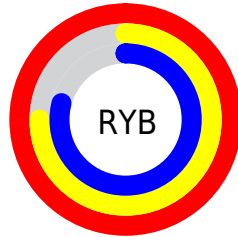

- Red (100%)
- Yellow (75%)
- Blue (79%)