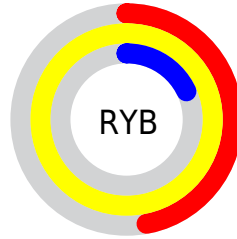

- Red (47%)
- Yellow (100%)
- Blue (18%)