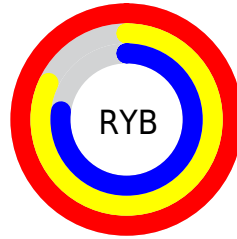

Details

The RGB color **255, 206, 197** is a light color, and the websafe version is hex **FFCCCC**. A complement of this color would be **197, 246, 255**, and the grayscale version is **220, 220, 220**.

A 20% lighter version of the original color is 255, 255, 254, and **197, 152, 143** is the 20% darker color. If you saturate the color by 10%, you get **255, 184, 172**, and if you desaturate by 10%, it is **255, 228, 223**.

Distribution

Red (100%)

Green (81%)

Blue (77%)

Red (100%)

Yellow (82%)

Blue (77%)

Cyan (0%)