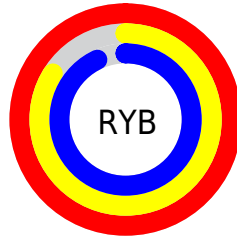

Details

The RGB color **255, 214, 237** is a light color, and the websafe version is hex **FFCCCC**. A complement of this color would be **214, 255, 232**, and the grayscale version is **229, 229, 229**.

A 20% lighter version of the original color is 255, 255, 255, and **198, 159, 181** is the 20% darker color. If you saturate the color by 10%, you get **255, 189, 226**, and if you desaturate by 10%, it is 255, 240, 248.

Distribution

Red (100%)

Green (84%)

Blue (93%)

Red (100%)

Yellow (84%)

Blue (93%)

Cyan (0%)