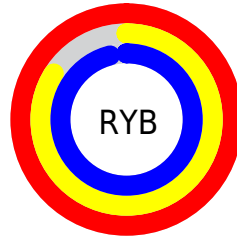

Details

The RGB color **255, 214, 246** is a light color, and the websafe version is hex **FFCCFF**. A complement of this color would be **214, 255, 223**, and the grayscale version is **230, 230, 230**.

A 20% lighter version of the original color is 255, 255, 255, and **198, 159, 190** is the 20% darker color. If you saturate the color by 10%, you get **255, 189, 240**, and if you desaturate by 10%, it is 255, 240, 252.

Distribution

Red (100%)

Green (84%)

Blue (96%)

Red (100%)

Yellow (84%)

Blue (96%)

Cyan (0%)