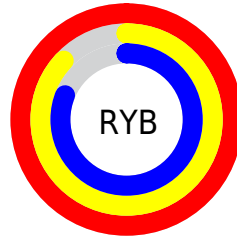

Red (100%)

Yellow (87%)

Blue (81%)