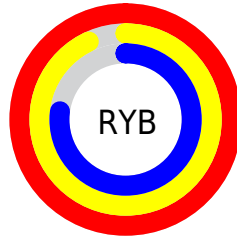

Red (100%)

Yellow (93%)

Blue (77%)