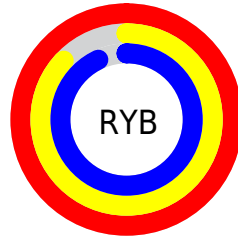

Red (100%)

Yellow (87%)

Blue (93%)