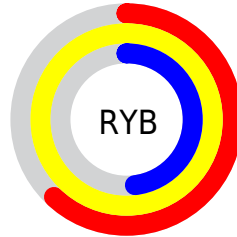

- Red (62%)
- Yellow (100%)
- Blue (48%)