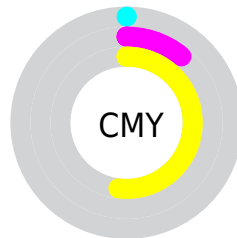

A 20% lighter version of the original color is **255, 255, 177**, and **196, 172, 69** is the 20% darker color. If you saturate the color by 10%, you get **255, 222, 97**, and if you desaturate by 10%, it is **255, 232, 148**.

Distribution

- Red (100%)
- Green (89%)
- Blue (48%)

- Red (62%)
- Yellow (100%)
- Blue (48%)

- Cyan (0%)
- Magenta (11%)
- Yellow (52%)
- Black (0%)

- Cyan (0%)
- Magenta (11%)
- Yellow (52%)

Brightness & Saturation Gradients

These gradients show how the RGB color 255, 227, 122 changes by changing the brightness by 10 percent. The first figure shows a shift by +10% for each color and the second figure -10%.

Similar to the brightness gradients but the following saturation gradients show a change of the RGB color 255, 227, 122 by changing the saturation by 10% instead.