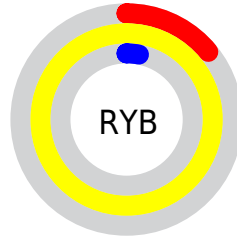

- Red (14%)
- Yellow (100%)
- Blue (3%)