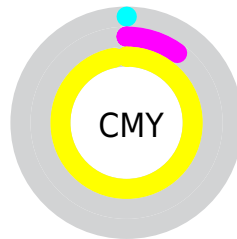

Details

The RGB color **255, 229, 7** is a light color, and the websafe version is hex **FFFF33**. The color can be described as light saturated yellow. A complement of this color would be **7, 33, 255**, and the grayscale version is **212, 212, 212**.

A 20% lighter version of the original color is **255, 255, 93**, and **193, 174, 0** is the 20% darker color. If you saturate the color by 10%, you get **255, 228, 0**, and if you desaturate by 10%, it is **255, 232, 33**.

Distribution

- Red (100%)
- Green (90%)
- Blue (3%)

- Red (14%)
- Yellow (100%)
- Blue (3%)

- Cyan (0%)
- Magenta (10%)
- Yellow (97%)
- Black (0%)

- Cyan (0%)
- Magenta (10%)
- Yellow (97%)

Brightness & Saturation Gradients

These gradients show how the RGB color 255, 229, 7 changes by changing the brightness by 10 percent. The first figure shows a shift by +10% for each color and the second figure -10%.

Similar to the brightness gradients but the following saturation gradients show a change of the RGB color 255, 229, 7 by changing the saturation by 10% instead.