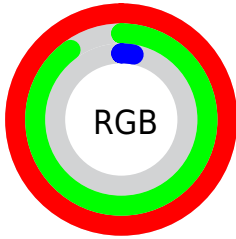

Distribution

- Red (100%)
- Green (90%)
- Blue (3%)