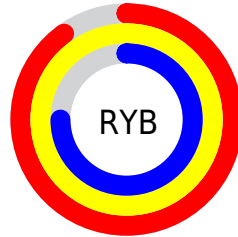

Details

The RGB color **255, 231, 191** is a light color, and the websafe version is hex **FFFFCC**. A complement of this color would be **191, 215, 255**, and the grayscale version is **234, 234, 234**.

A 20% lighter version of the original color is **255, 255, 247**, and **198, 176, 137** is the 20% darker color. If you saturate the color by 10%, you get **255, 221, 166**, and if you desaturate by 10%, it is **255, 241, 217**.

Distribution

Red (100%)

Green (91%)

Blue (75%)

Red (90%)

Yellow (100%)

Blue (75%)

Cyan (0%)