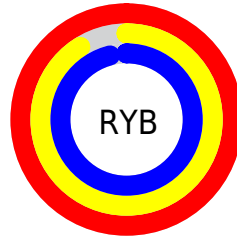

Details

The RGB color **255, 231, 245** is a light color, and the websafe version is hex FFFFFFFF. A complement of this color would be **231, 255, 241**, and the grayscale version is **240, 240, 240**.

A 20% lighter version of the original color is 255, 255, 255, and **198, 175, 189** is the 20% darker color. If you saturate the color by 10%, you get **255, 206, 234**, and if you desaturate by 10%, it is 255, 255, 255.

Distribution

Red (100%)

Green (91%)

Blue (96%)

Red (100%)

Yellow (91%)

Blue (96%)

Cyan (0%)