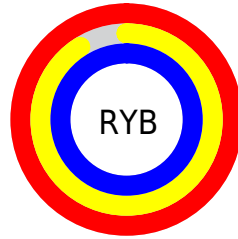

Details

The RGB color **255, 231, 252** is a light color, and the websafe version is hex FFFFFFFF. A complement of this color would be **231, 255, 234**, and the grayscale version is **241, 241, 241**.

A 20% lighter version of the original color is 255, 255, 255, and **198, 175, 195** is the 20% darker color. If you saturate the color by 10%, you get **255, 206, 249**, and if you desaturate by 10%, it is 255, 255, 255.

Distribution

Red (100%)

Green (91%)

Blue (99%)

Red (100%)

Yellow (91%)

Blue (99%)

Cyan (0%)