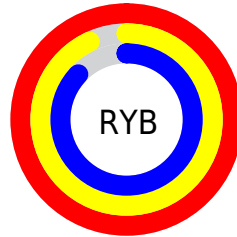

Red (100%)

Yellow (93%)

Blue (87%)