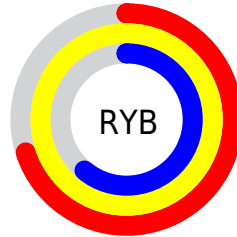

- Red (70%)
- Yellow (100%)
- Blue (61%)