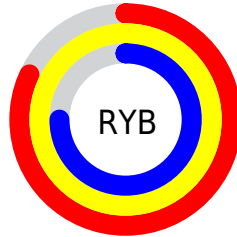

- Red (82%)
- Yellow (100%)
- Blue (75%)