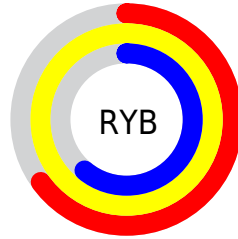

Details

The RGB color **255, 246, 156** is a light color, and the websafe version is hex **FFFF99**. A complement of this color would be **156, 165, 255**, and the grayscale version is **239, 239, 239**.

A 20% lighter version of the original color is **255, 255, 212**, and **197, 190, 103** is the 20% darker color. If you saturate the color by 10%, you get **255, 244, 131**, and if you desaturate by 10%, it is **255, 248, 182**.

Distribution

Red (100%)

Green (96%)

Blue (61%)

Red (65%)

Yellow (100%)

Blue (61%)

Cyan (0%)