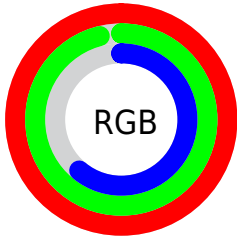

Distribution

Red (100%)

Green (96%)

Blue (61%)