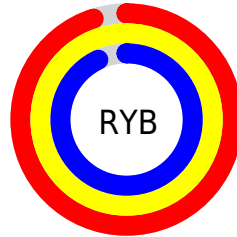

Conversions

Conversions Part 2

Format	Color
RYB	241, 255, 237
Decimal	16776429
CIELab	98.83, -1.53, 7.52
CIELCh	99, 7.674, 101.531
Yxy	96.9952, 0.3235, 0.3435
Android (android.graphics.Color)	4294966509 (0xFFFFCED)
YUV	251.1870, -6.9942, 3.3440
Hunter-Lab	98.4862, -6.8091, 12.3337

Details

The RGB color 255, 252, 237 is a light color, and the websafe version is hex FFFFFF. A complement of this color would be 237, 240, 255, and the grayscale version is 251, 251, 251.

A 20% lighter version of the original color is 255, 255, 255, and 198, 195, 181 is the 20% darker color. If you saturate the color by 10%, you get 255, 248, 212, and if you desaturate by 10%, it is 255, 255, 255.

Distribution

Red (100%)

Green (99%)

Blue (93%)

Red (95%)

Yellow (100%)

Blue (93%)

Cyan (0%)