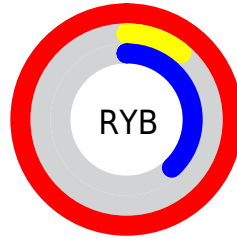

Details

The RGB color **255, 27, 97** is a dark color, and the websafe version is hex **FF3366**. The color can be described as dark washed rose. A complement of this color would be **27, 255, 185**, and the grayscale version is **103, 103, 103**.

A 20% lighter version of the original color is **255, 105, 147**, and **190, 0, 52** is the 20% darker color. If you saturate the color by 10%, you get **255, 1, 79**, and if you desaturate by 10%, it is **255, 52, 115**.

Distribution

Red (100%)

Green (11%)

Blue (38%)

Red (100%)

Yellow (11%)

Blue (38%)

Cyan (0%)