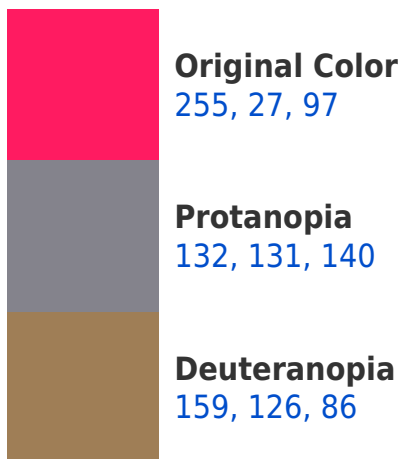

A 20% lighter version of the original color is **255, 105, 147**, and **190, 0, 52** is the 20% darker color. If you saturate the color by 10%, you get **255, 1, 79**, and if you desaturate by 10%, it is **255, 52, 115**.

RGB 255, 27, 97 Background

This preview shows how black text looks on a background with the RGB color 255, 27, 97.

This preview shows how white text looks on a background with the RGB color 255, 27, 97.

Dichromacy

Tritanopia
253, 45, 44

Trichromacy

Original Color

255, 27, 97

Protanomaly

177, 93, 124

Deuteranomaly

194, 90, 90

Tritanomaly

254, 38, 63

Monochromacy

Original Color

255, 27, 97

Achromatopsia

103, 103, 103