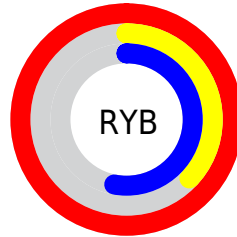

# Details

The RGB color **255, 95, 135** is a light color, and the websafe version is hex **FF6699**. The color can be described as light muted rose. A complement of this color would be **95, 255, 215**, and the grayscale version is **147, 147, 147**.

A 20% lighter version of the original color is **255, 152, 188**, and **193, 30, 86** is the 20% darker color. If you saturate the color by 10%, you get **255, 69, 116**, and if you desaturate by 10%, it is **255, 121, 154**.

# Distribution

Red (100%)

Green (37%)

Blue (53%)

Red (100%)

Yellow (37%)

Blue (53%)

Cyan (0%)