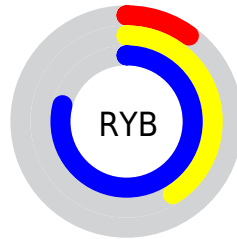

- Red (10%)
- Yellow (41%)
- Blue (79%)