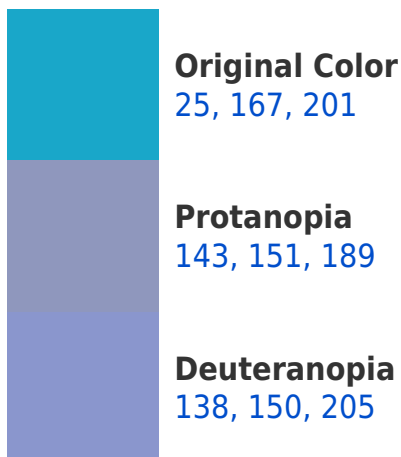

A 20% lighter version of the original color is **106, 222, 255**, and **0, 115, 147** is the 20% darker color. If you saturate the color by 10%, you get **5, 163, 201**, and if you desaturate by 10%, it is **45, 171, 201**.

Any Text WCAG AAA ✓ Pass

If you want to check with other color combinations, try the [Color Contrast Checker](#).

RGB 25, 167, 201 Background

This preview shows how black text looks on a background with the RGB color 25, 167, 201.

This preview shows how white text looks on a background with the RGB color 25, 167, 201.

Color Blindness Simulation

Color vision deficiency is a very complex topic, and I could not describe the different causes any better than Wikipedia does, so if you want to learn more, you should check out their [article about color blindness](#).

Dichromacy

Tritanopia
0, 169, 183

Trichromacy

Original Color

25, 167, 201

Protanomaly

100, 157, 193

Deuteranomaly