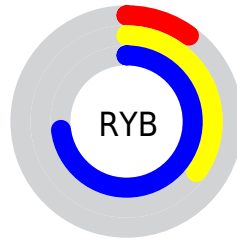

Conversions

Conversions Part 2

Format	Color
RYP	26, 89, 186
Decimal	1737658
CIELab	51.83, -8.46, -36.72
CIElCh	52, 37.683, 257.034
Yxy	19.9974, 0.2005, 0.2304
Android (android.graphics.Color)	4279927738 (0xFF1A83BA)
YUV	105.8750, 39.5016, -70.0504
Hunter-Lab	44.7184, -8.7818, -34.1901

Details

The RGB color **26, 131, 186** is a dark color, and the websafe version is hex **3399CC**. A complement of this color would be **186, 81, 26**, and the grayscale version is **106, 106, 106**.

A 20% lighter version of the original color is **101, 184, 242**, and **0, 82, 132** is the 20% darker color. If you saturate the color by 10%, you get **7, 125, 186**, and if you desaturate by 10%, it is **45, 137, 186**.

Distribution

- Red (10%)
- Green (51%)
- Blue (73%)

- Red (10%)
- Yellow (35%)
- Blue (73%)

- Cyan (86%)
- Magenta (30%)
- Yellow (0%)
- Black (27%)

- Cyan (90%)
- Magenta (49%)
- Yellow (27%)

Brightness & Saturation Gradients