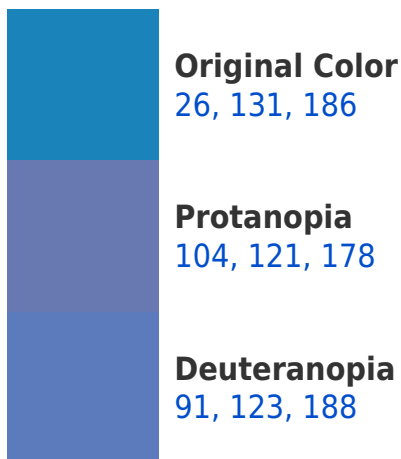

The Inverse Universe completely reimagines the original color for something new.

186, 26, 131

242, 0, 159

186, 159, 26

92, 83, 89

156, 0, 102

28, 0, 18

Previews

Any Text WCAG AAA × Fail

If you want to check with other color combinations, try the [Color Contrast Checker](#).

RGB 26, 131, 186 Background

This preview shows how black text looks on a background with the RGB color 26, 131, 186.

This preview shows how white text looks on a background with the RGB color 26, 131, 186.

Color Blindness Simulation

Color vision deficiency is a very complex topic, and I could not describe the different causes any better than Wikipedia does, so if you want to learn more, you should check out their [article about color blindness](#).

Dichromacy

Tritanopia
0, 137, 147

Trichromacy

Original Color
26, 131, 186

Protanomaly
76, 125, 181

Deuteranomaly
67, 126, 187

Tritanomaly
9, 135, 161

Monochromacy