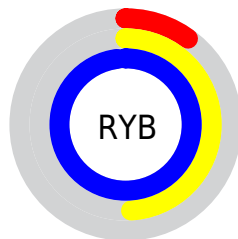

Details

The RGB color **26, 206, 251** is a light color, and the websafe version is hex **00CCFF**. The color can be described as light washed cyan. A complement of this color would be **251, 71, 26**, and the grayscale version is **157, 157, 157**.

A 20% lighter version of the original color is **119, 255, 255**, and **0, 151, 194** is the 20% darker color. If you saturate the color by 10%, you get **1, 201, 251**, and if you desaturate by 10%, it is **51, 211, 251**.

Distribution

Red (10%)

Green (81%)

Blue (98%)

Red (10%)

Yellow (49%)

Blue (98%)

Cyan (90%)