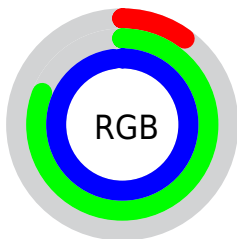

Distribution

Red (10%)

Green (81%)

Blue (98%)