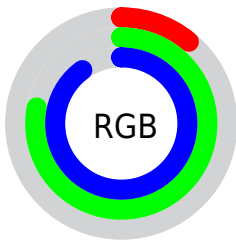

Distribution

- Red (11%)
- Green (78%)
- Blue (90%)