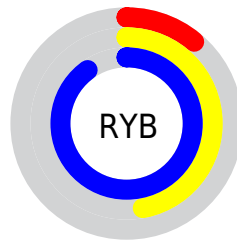

- Red (11%)
- Yellow (47%)
- Blue (90%)