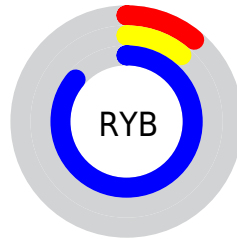

- Red (11%)
- Yellow (11%)
- Blue (86%)