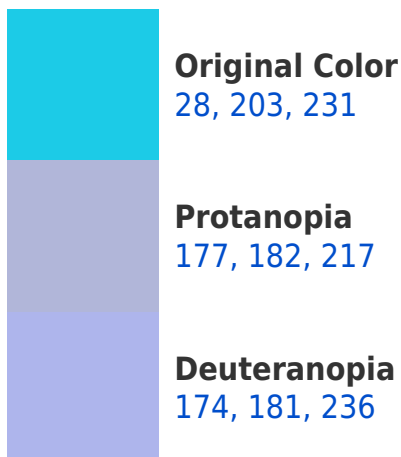

A 20% lighter version of the original color is **116, 255, 255**, and **0, 148, 175** is the 20% darker color. If you saturate the color by 10%, you get **5, 200, 231**, and if you desaturate by 10%, it is **51, 206, 231**.

Any Text WCAG AAA ✓ Pass

If you want to check with other color combinations, try the [Color Contrast Checker](#).

RGB 28, 203, 231 Background

This preview shows how black text looks on a background with the RGB color 28, 203, 231.

This preview shows how white text looks on a background with the RGB color 28, 203, 231.

Color Blindness Simulation

Color vision deficiency is a very complex topic, and I could not describe the different causes any better than Wikipedia does, so if you want to learn more, you should check out their [article about color blindness](#).

Dichromacy

Tritanopia
0, 205, 221

Trichromacy

Original Color
28, 203, 231

Protanomaly
123, 190, 222

Deuteranomaly
121, 189, 234

Tritanomaly
10, 204, 225

Monochromacy