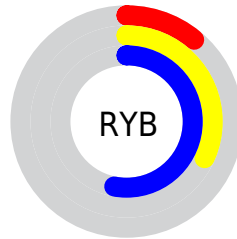

- Red (11%)
- Yellow (32%)
- Blue (53%)