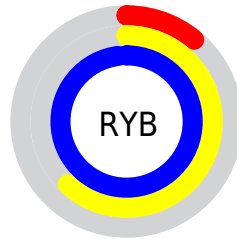

- Red (11%)
- Yellow (62%)
- Blue (98%)