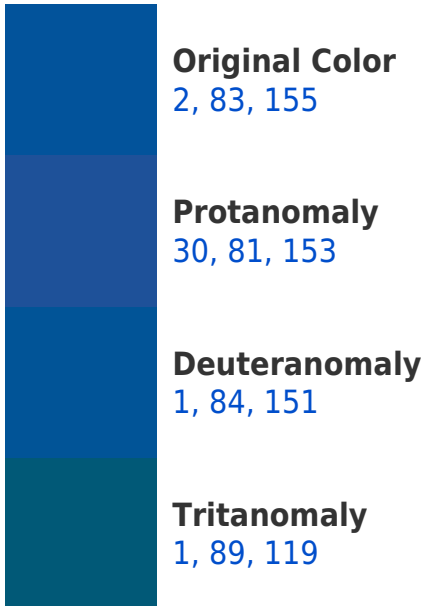

RGB 2, 83, 155 Background

This preview shows how black text looks on a background with the RGB color 2, 83, 155.

This preview shows how white text looks on a background with the RGB color 2, 83, 155.

Color Blindness Simulation

Color vision deficiency is a very complex topic, and I could not describe the different causes any better than Wikipedia does, so if you want to learn more, you should check out their [article about color blindness](#).

Dichromacy

Tritanopia
0, 92, 98

Trichromacy

Monochromacy

CSS Examples

Text

The CSS property to change the color of the text to RGB 2, 83, 155 is called "color". The color property can be set on classes, ids or directly on the HTML element.