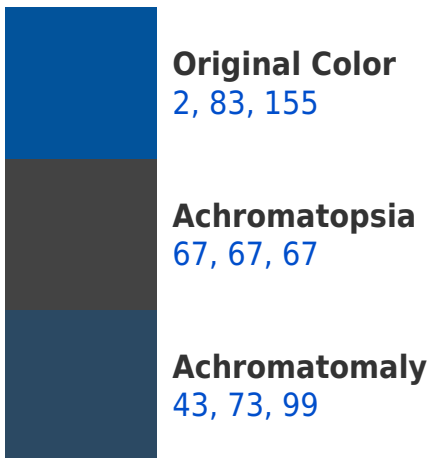

RGB 2, 83, 155 Background

This preview shows how black text looks on a background with the RGB color 2, 83, 155.

This preview shows how white text looks on a background with the RGB color 2, 83, 155.

Color Blindness Simulation

Color vision deficiency is a very complex topic, and I could not describe the different causes any better than Wikipedia does, so if you want to learn more, you should check out their [article about color blindness](#).

Dichromacy

Tritanopia
0, 92, 98

Trichromacy

Monochromacy

CSS Examples

Text

The CSS property to change the color of the text to RGB 2, 83, 155 is called "color". The color property can be set on classes, ids or directly on the HTML element.

This example shows how text in the color `rgb(2, 83, 155)` looks like.

```
.text, #text, p{  
    color:rgb(2, 83, 155)  
}
```

If you want to add a text shadow in that color use the text-shadow property, you can generate a text shadow directly with our [CSS Text Shadow Generator](#).