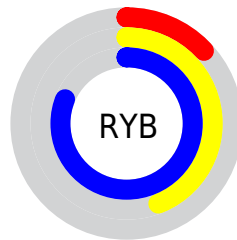

- Red (13%)
- Yellow (44%)
- Blue (81%)