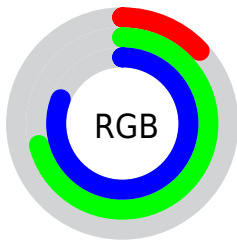

Distribution

- Red (13%)
- Green (71%)
- Blue (81%)