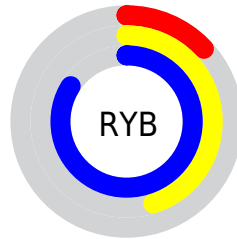

- Red (13%)
- Yellow (45%)
- Blue (84%)