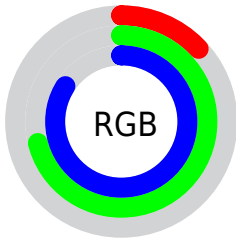

Distribution

- Red (13%)
- Green (71%)
- Blue (84%)