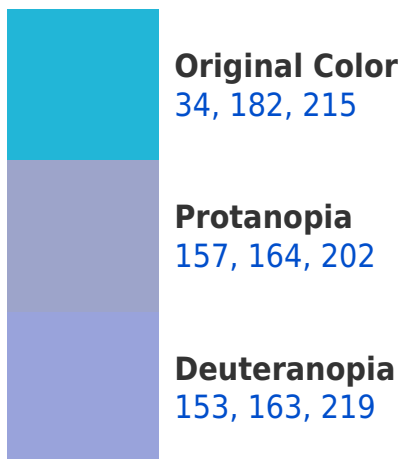

A 20% lighter version of the original color is **114, 238, 255**, and **0, 129, 160** is the 20% darker color. If you saturate the color by 10%, you get **12, 178, 215**, and if you desaturate by 10%, it is **55, 186, 215**.

Any Text WCAG AAA ✓ Pass

If you want to check with other color combinations, try the [Color Contrast Checker](#).

RGB 34, 182, 215 Background

This preview shows how black text looks on a background with the RGB color 34, 182, 215.

This preview shows how white text looks on a background with the RGB color 34, 182, 215.

Color Blindness Simulation

Color vision deficiency is a very complex topic, and I could not describe the different causes any better than Wikipedia does, so if you want to learn more, you should check out their [article about color blindness](#).

Dichromacy

Tritanopia
0, 184, 199

Trichromacy

Original Color

34, 182, 215

Protanomaly

112, 171, 207

Deuteranomaly