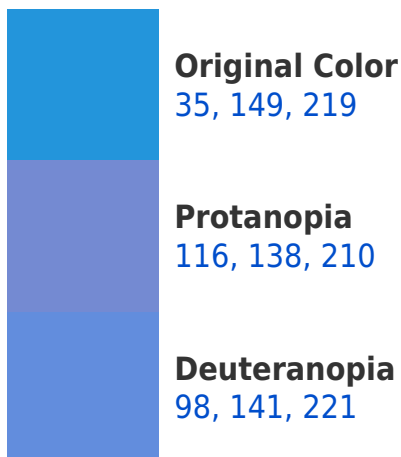

A 20% lighter version of the original color is **112, 203, 255**, and **0, 99, 164** is the 20% darker color. If you saturate the color by 10%, you get **13, 141, 219**, and if you desaturate by 10%, it is **57, 157, 219**.

Any Text WCAG AAA × Fail

If you want to check with other color combinations, try the [Color Contrast Checker](#).

RGB 35, 149, 219 Background

This preview shows how black text looks on a background with the RGB color 35, 149, 219.

This preview shows how white text looks on a background with the RGB color 35, 149, 219.

Color Blindness Simulation

Color vision deficiency is a very complex topic, and I could not describe the different causes any better than Wikipedia does, so if you want to learn more, you should check out their [article about color blindness](#).

Dichromacy

Tritanopia
0, 157, 168

Trichromacy

Original Color
35, 149, 219

Protanomaly
87, 142, 213

Deuteranomaly
75, 144, 220

Tritanomaly
13, 154, 187

Monochromacy