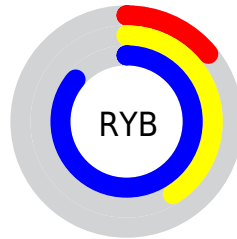

- Red (14%)
- Yellow (41%)
- Blue (86%)