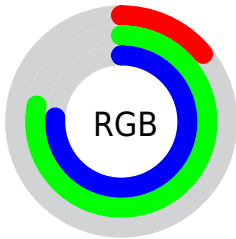

Distribution

- Red (14%)
- Green (78%)
- Blue (76%)