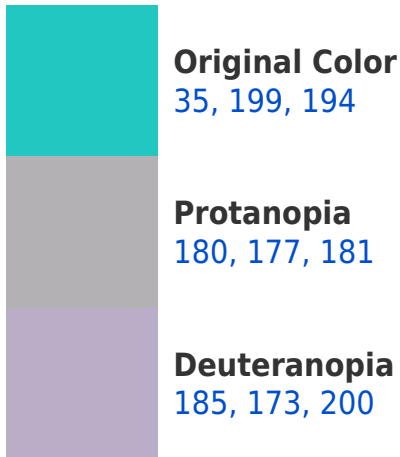

# Black Background

This preview shows how the RGB color 35, 199, 194 looks on a black background.

## RGB 35, 199, 194 Background

This preview shows how black text looks on a background with the RGB color 35, 199, 194.

This preview shows how white text looks on a background with the RGB color 35, 199, 194.

## Dichromacy

**Tritanopia**  
52, 196, 212

# Trichromacy

**Original Color**

35, 199, 194

**Protanomaly**

127, 185, 186

**Deuteranomaly**

130, 182, 198

**Tritanomaly**