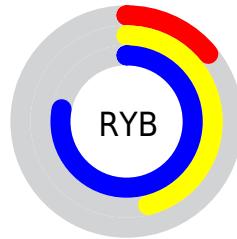

- Red (14%)
- Yellow (46%)
- Blue (78%)