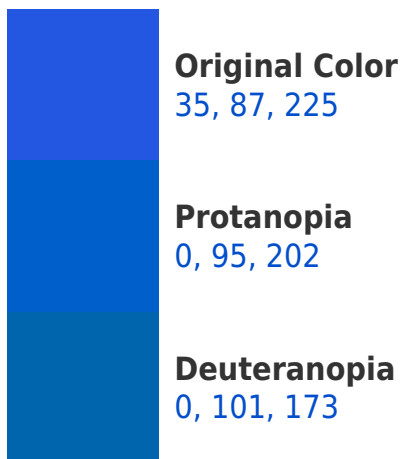

A 20% lighter version of the original color is **115, 136, 255**, and **0, 43, 168** is the 20% darker color. If you saturate the color by 10%, you get **13, 71, 225**, and if you desaturate by 10%, it is **57, 103, 225**.

Any Text WCAG AAA × Fail

If you want to check with other color combinations, try the [Color Contrast Checker](#).

RGB 35, 87, 225 Background

This preview shows how black text looks on a background with the RGB color 35, 87, 225.

This preview shows how white text looks on a background with the RGB color 35, 87, 225.

Color Blindness Simulation

Color vision deficiency is a very complex topic, and I could not describe the different causes any better than Wikipedia does, so if you want to learn more, you should check out their [article about color blindness](#).

Dichromacy

Tritanopia
0, 110, 116

Trichromacy

Original Color

35, 87, 225

Protanomaly

13, 92, 210

Deuteranomaly