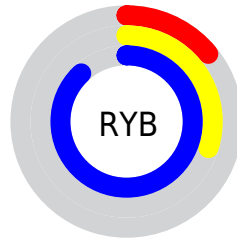

Conversions

Conversions Part 2

Format	Color
R_{YB}	35, 76, 225
Decimal	2316257
CIE _{Lab}	42.17, 34.75, -74.54
CIE _{LCh}	42, 82.245, 294.996
Yxy	12.6100, 0.1717, 0.1224
Android (android.graphics.Color)	4280506337 (0xFF2357E1)
YUV	87.1840, 67.9433, -45.7654
Hunter-Lab	35.5105, 26.7884, -96.5855

Details

The RGB color **35, 87, 225** is a dark color, and the websafe version is hex **3366FF**. The color can be described as dark washed blue. A complement of this color would be **225, 173, 35**, and the grayscale version is **87, 87, 87**.

A 20% lighter version of the original color is **115, 136, 255**, and **0, 43, 168** is the 20% darker color. If you saturate the color by 10%, you get **13, 71, 225**, and if you desaturate by 10%, it is **57, 103, 225**.

Distribution

-  Red (14%)
-  Green (34%)
-  Blue (88%)

-  Red (14%)
-  Yellow (30%)
-  Blue (88%)

-  Cyan (84%)
-  Magenta (61%)
-  Yellow (0%)
-  Black (12%)

-  Cyan (86%)
-  Magenta (66%)
-  Yellow (12%)