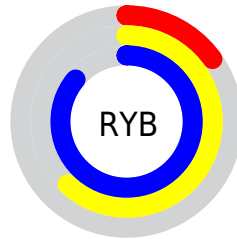

- Red (15%)
- Yellow (62%)
- Blue (86%)