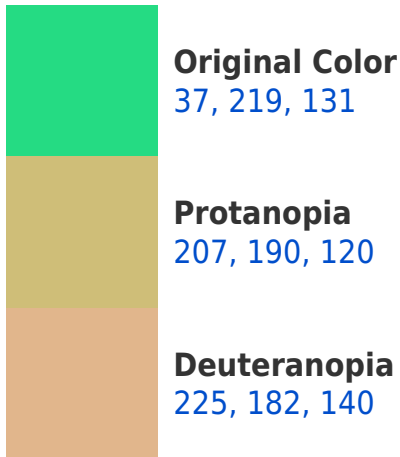

A 20% lighter version of the original color is **115, 255, 185**, and **0, 163, 80** is the 20% darker color. If you saturate the color by 10%, you get **15, 219, 120**, and if you desaturate by 10%, it is **59, 219, 142**.

Any Text WCAG AAA ✓ Pass

If you want to check with other color combinations, try the [Color Contrast Checker](#).

RGB 37, 219, 131 Background

This preview shows how black text looks on a background with the RGB color 37, 219, 131.

This preview shows how white text looks on a background with the RGB color 37, 219, 131.

Color Blindness Simulation

Color vision deficiency is a very complex topic, and I could not describe the different causes any better than Wikipedia does, so if you want to learn more, you should check out their [article about color blindness](#).

Dichromacy

Tritanopia
86, 208, 225

Trichromacy

Original Color

37, 219, 131

Protanomaly

145, 201, 124

Deuteranomaly