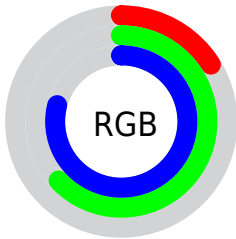

Distribution

- Red (16%)
- Green (63%)
- Blue (79%)