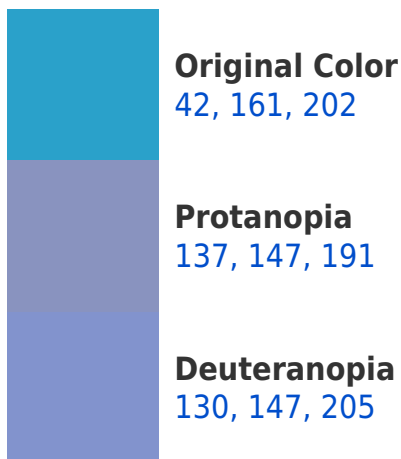

A 20% lighter version of the original color is **113, 216, 255**, and **0, 109, 148** is the 20% darker color. If you saturate the color by 10%, you get **22, 156, 202**, and if you desaturate by 10%, it is **62, 166, 202**.

Any Text WCAG AAA ✓ Pass

If you want to check with other color combinations, try the [Color Contrast Checker](#).

RGB 42, 161, 202 Background

This preview shows how black text looks on a background with the RGB color 42, 161, 202.

This preview shows how white text looks on a background with the RGB color 42, 161, 202.

Color Blindness Simulation

Color vision deficiency is a very complex topic, and I could not describe the different causes any better than Wikipedia does, so if you want to learn more, you should check out their [article about color blindness](#).

Dichromacy

Tritanopia
0, 165, 178

Trichromacy

Original Color

42, 161, 202

Protanomaly

102, 152, 195

Deuteranomaly