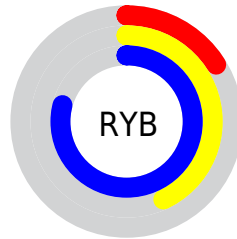

- Red (16%)
- Yellow (43%)
- Blue (79%)