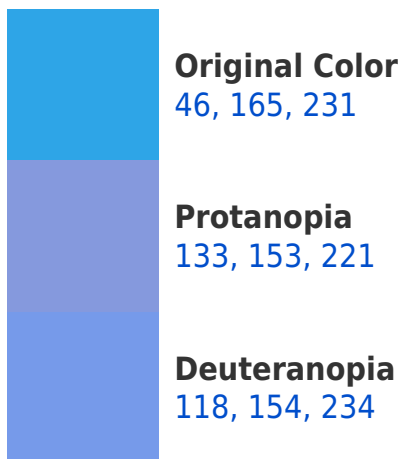

A 20% lighter version of the original color is **120, 220, 255**, and **0, 113, 175** is the 20% darker color. If you saturate the color by 10%, you get **23, 157, 231**, and if you desaturate by 10%, it is **69, 173, 231**.

Any Text WCAG AAA ✓ Pass

If you want to check with other color combinations, try the [Color Contrast Checker](#).

RGB 46, 165, 231 Background

This preview shows how black text looks on a background with the RGB color 46, 165, 231.

This preview shows how white text looks on a background with the RGB color 46, 165, 231.

Color Blindness Simulation

Color vision deficiency is a very complex topic, and I could not describe the different causes any better than Wikipedia does, so if you want to learn more, you should check out their [article about color blindness](#).

Dichromacy

Tritanopia
0, 172, 186

Trichromacy

Original Color
46, 165, 231

Protanomaly
101, 157, 225

Deuteranomaly
92, 158, 233

Tritanomaly
17, 169, 202

Monochromacy