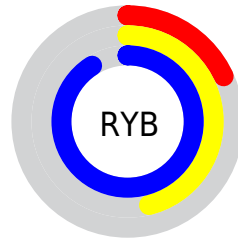

Details

The RGB color **46, 165, 231** is a dark color, and the websafe version is hex **3399CC**. The color can be described as middle washed azure. A complement of this color would be **231, 112, 46**, and the grayscale version is **137, 137, 137**.

A 20% lighter version of the original color is **120, 220, 255**, and **0, 113, 175** is the 20% darker color. If you saturate the color by 10%, you get **23, 157, 231**, and if you desaturate by 10%, it is **69, 173, 231**.

Distribution

Red (18%)

Green (65%)

Blue (91%)

Red (18%)

Yellow (46%)

Blue (91%)

Cyan (80%)