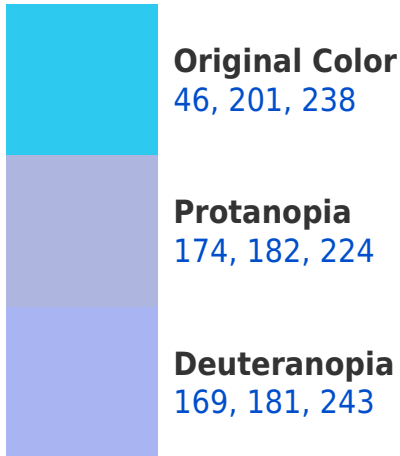

A 20% lighter version of the original color is **124, 255, 255**, and **0, 147, 182** is the 20% darker color. If you saturate the color by 10%, you get **22, 196, 238**, and if you desaturate by 10%, it is **70, 206, 238**.

Any Text WCAG AAA ✓ Pass

If you want to check with other color combinations, try the [Color Contrast Checker](#).

RGB 46, 201, 238 Background

This preview shows how black text looks on a background with the RGB color 46, 201, 238.

This preview shows how white text looks on a background with the RGB color 46, 201, 238.

Color Blindness Simulation

Color vision deficiency is a very complex topic, and I could not describe the different causes any better than Wikipedia does, so if you want to learn more, you should check out their [article about color blindness](#).

Dichromacy

Tritanopia
20, 204, 221

Trichromacy

Original Color
46, 201, 238

Protanomaly
127, 189, 229

Deuteranomaly
124, 188, 241

Tritanomaly
29, 203, 227

Monochromacy