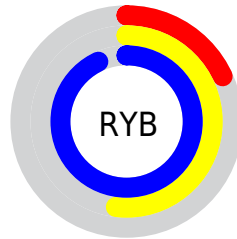

Details

The RGB color **46, 201, 238** is a light color, and the websafe version is hex **00CCFF**. The color can be described as light washed cyan. A complement of this color would be **238, 83, 46**, and the grayscale version is **159, 159, 159**.

A 20% lighter version of the original color is **124, 255, 255**, and **0, 147, 182** is the 20% darker color. If you saturate the color by 10%, you get **22, 196, 238**, and if you desaturate by 10%, it is **70, 206, 238**.

Distribution

Red (18%)

Green (79%)

Blue (93%)

Red (18%)

Yellow (52%)

Blue (93%)

Cyan (81%)