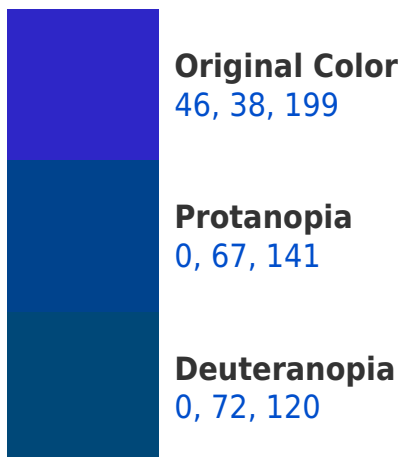

A 20% lighter version of the original color is **118, 87, 255**, and **0, 0, 143** is the 20% darker color. If you saturate the color by 10%, you get **27, 18, 199**, and if you desaturate by 10%, it is **65, 58, 199**.

RGB 46, 38, 199 Background

This preview shows how black text looks on a background with the RGB color 46, 38, 199.

This preview shows how white text looks on a background with the RGB color 46, 38, 199.

Dichromacy

Tritanopia
0, 77, 82

Trichromacy

Original Color

46, 38, 199

Protanomaly

17, 56, 162

Deuteranomaly

17, 60, 149

Tritanomaly

17, 63, 125

Monochromacy

Original Color

46, 38, 199

Achromatopsia

59, 59, 59