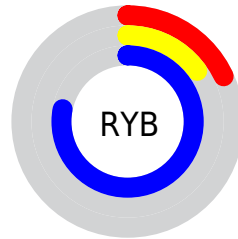

Conversions

Conversions Part 2

Format	Color
R_{YB}	46, 38, 199
Decimal	3024583
CIE _{Lab}	29.64, 55.00, -80.17
CIE _{LCh}	30, 97.228, 304.451
Yxy	6.0906, 0.1666, 0.0837
Android (android.graphics.Color)	4281214663 (0xFF2E26C7)
YUV	58.7460, 69.1452, -11.1782
Hunter-Lab	24.6791, 44.5359, -113.8236

Details

The RGB color **46, 38, 199** is a dark color, and the websafe version is hex **3333CC**. The color can be described as dark muted blue. A complement of this color would be **191, 199, 38**, and the grayscale version is **58, 58, 58**.

A 20% lighter version of the original color is **118, 87, 255**, and **0, 0, 143** is the 20% darker color. If you saturate the color by 10%, you get **27, 18, 199**, and if you desaturate by 10%, it is **65, 58, 199**.

Distribution

-  Red (18%)
-  Green (15%)
-  Blue (78%)

-  Red (18%)
-  Yellow (15%)
-  Blue (78%)

-  Cyan (77%)
-  Magenta (81%)
-  Yellow (0%)
-  Black (22%)

-  Cyan (82%)
-  Magenta (85%)
-  Yellow (22%)