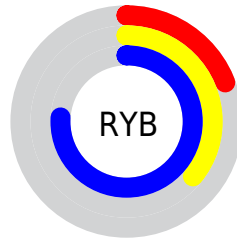

- Red (19%)
- Yellow (36%)
- Blue (76%)