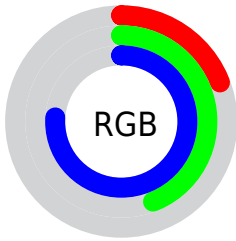

Distribution

- Red (19%)
- Green (44%)
- Blue (76%)