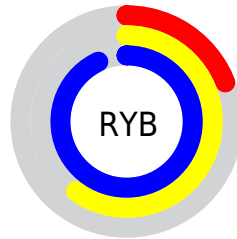

- Red (19%)
- Yellow (60%)
- Blue (93%)