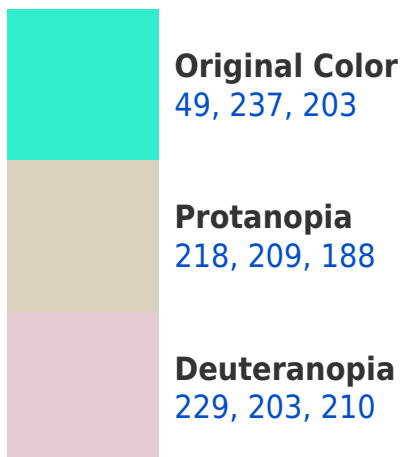

A 20% lighter version of the original color is **127, 255, 255**, and **0, 180, 149** is the 20% darker color. If you saturate the color by 10%, you get **25, 237, 199**, and if you desaturate by 10%, it is **73, 237, 207**.

237, 109, 49

117, 106, 108

181, 0, 33

54, 0, 10

Previews

White Background

This preview shows how the RGB color 49, 237, 203 looks on a white background.

Color Contrast Check

RGB 49, 237, 203 Background

This preview shows how black text looks on a background with the RGB color 49, 237, 203.

This preview shows how white text looks on a background with the RGB color 49, 237, 203.

Dichromacy

Tritanopia
79, 230, 249

Trichromacy

Original Color
49, 237, 203

Protanomaly
157, 219, 193

Deuteranomaly
164, 215, 207

Tritanomaly
68, 233, 232

Monochromacy