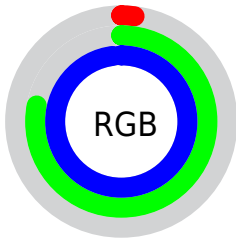

Distribution

- Red (2%)
- Green (78%)
- Blue (98%)