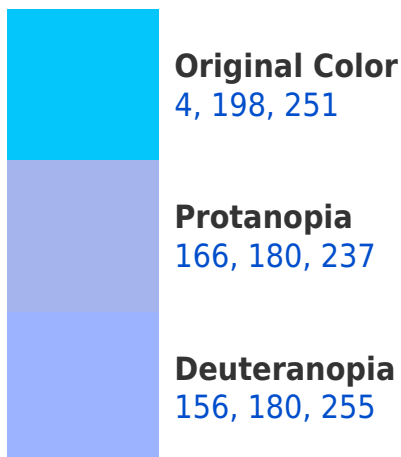

A 20% lighter version of the original color is **114, 255, 255**, and **0, 144, 194** is the 20% darker color. If you saturate the color by 10%, you get **0, 197, 251**, and if you desaturate by 10%, it is **29, 203, 251**.

Any Text WCAG AAA ✓ Pass

If you want to check with other color combinations, try the [Color Contrast Checker](#).

RGB 4, 198, 251 Background

This preview shows how black text looks on a background with the RGB color 4, 198, 251.

This preview shows how white text looks on a background with the RGB color 4, 198, 251.

Color Blindness Simulation

Color vision deficiency is a very complex topic, and I could not describe the different causes any better than Wikipedia does, so if you want to learn more, you should check out their [article about color blindness](#).

Dichromacy

Tritanopia
0, 202, 218

Trichromacy

Original Color

4, 198, 251

Protanomaly

107, 187, 242

Deuteranomaly