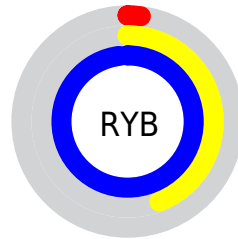

- Red (2%)
- Yellow (44%)
- Blue (98%)