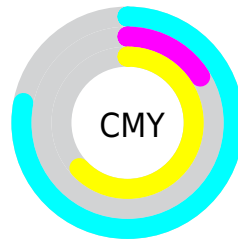

A 20% lighter version of the original color is **126, 255, 148**, and **0, 158, 43** is the 20% darker color. If you saturate the color by 10%, you get **36, 214, 79**, and if you desaturate by 10%, it is **78, 214, 111**.

# Distribution

- Red (22%)
- Green (84%)
- Blue (37%)

- Red (22%)
- Yellow (72%)
- Blue (84%)

- Cyan (73%)
- Magenta (0%)
- Yellow (56%)
- Black (16%)

- Cyan (78%)
- Magenta (16%)
- Yellow (63%)

# Brightness & Saturation Gradients

These gradients show how the RGB color 57, 214, 95 changes by changing the brightness by 10 percent. The first figure shows a shift by +10% for each color and the second figure -10%.