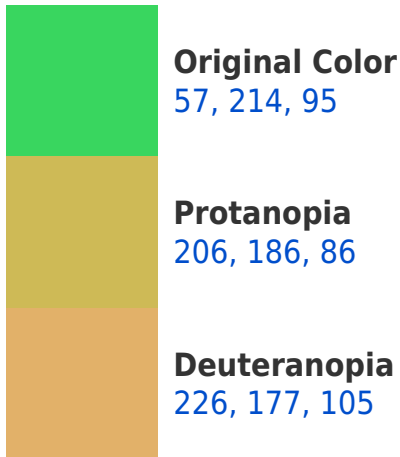

# Black Background

This preview shows how the RGB color 57, 214, 95 looks on a black background.

## RGB 57, 214, 95 Background

This preview shows how black text looks on a background with the RGB color 57, 214, 95.

This preview shows how white text looks on a background with the RGB color 57, 214, 95.

## Dichromacy

**Tritanopia**  
99, 201, 217

# Trichromacy

**Original Color**

57, 214, 95

**Protanomaly**

152, 196, 89

**Deuteranomaly**

165, 190, 101

**Tritanomaly**