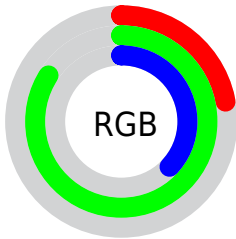

Distribution

- Red (22%)
- Green (84%)
- Blue (37%)