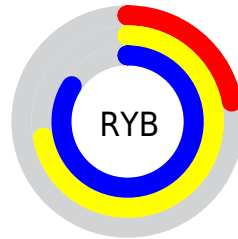

- Red (22%)
- Yellow (72%)
- Blue (84%)