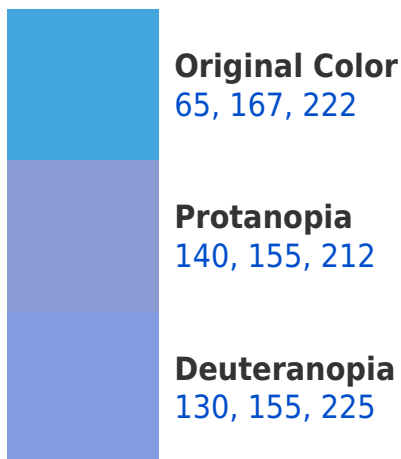

A 20% lighter version of the original color is **131, 222, 255**, and **0, 115, 167** is the 20% darker color. If you saturate the color by 10%, you get **43, 159, 222**, and if you desaturate by 10%, it is **87, 175, 222**.

222, 198, 65

112, 101, 108

176, 0, 114

48, 0, 31

Previews

White Background

This preview shows how the RGB color 65, 167, 222 looks on a white background.

Color Contrast Check

RGB 65, 167, 222 Background

This preview shows how black text looks on a background with the RGB color 65, 167, 222.

This preview shows how white text looks on a background with the RGB color 65, 167, 222.

Dichromacy

Tritanopia
39, 173, 187

Trichromacy

Original Color
65, 167, 222

Protanomaly
113, 159, 216

Deuteranomaly
106, 159, 224

Tritanomaly
48, 171, 200

Monochromacy