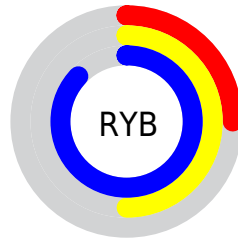

- Red (25%)
- Yellow (50%)
- Blue (87%)