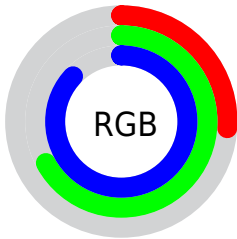

Distribution

- Red (26%)
- Green (67%)
- Blue (87%)