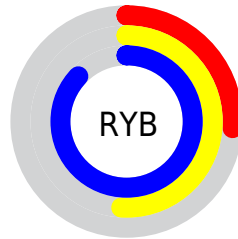

- Red (26%)
- Yellow (51%)
- Blue (87%)